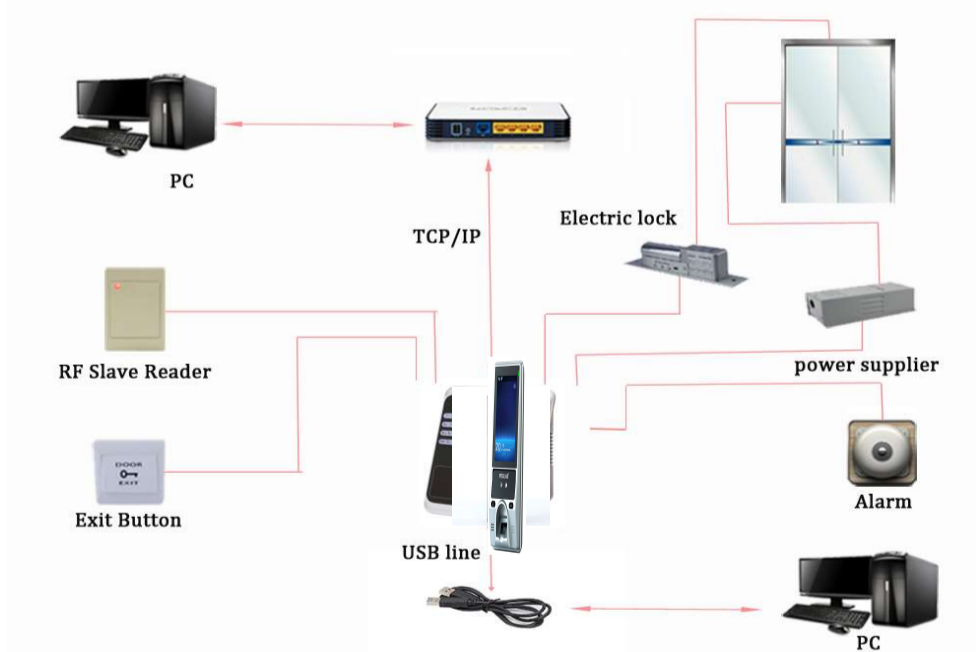

Device with silicone keypad and ring bell .

Data be managed via TCP/IP, WiFi, and USB host port for data up / download to avoid the risk of accidental deletion, what's more, friendly AC software Taurus with perfect setting of time zone, tamper alert, anti pass etc.

4.3 Inches Touch Screen

Face + Fingerprint Sensor

Interface

TECHNICAL SPECIFICATIONS

• Biometric Measurement	Face & Fingerprint
• Face capacity	2,000
• Fingerprint capacity	10,000
• Log capacity	200,000
• CPU	1GHz
• LCD display	4.3" TFT color screen 240x320 pixel
• Interface	TCP/IP, USB (host and slave), 2 × Relay, wiegand in & out
• Language	English, Arabic, French, Korean, Spanish, Portuguese, etc
• Attendance mode	Face + Fingerprint or Face or Fingerprint or Password or Card or Fingerprint+Password or Card+Password or Fingerprint+Card+Password
• Voice instruction	16-bit Hi-Fi voice & sound indication
• Verification time	< 0.5 second [1:N]
• FRR (False Rejection Rate)	< 1%
• FAR (False Acceptance Rate)	< 0.0001%
• Power source	12VDC/2A
• Operating temperature	0°C-45°C
• Operating humidity	<90%RH
• Dimensions (mm)	147 x 175 x 62
• Weight (kg)	0.3
• Quantity/Carton	20 units
• Gross weight/carton (kg)	15.3
• Carton size	510 x 300 x 650
• Quantity / container	3200 units per 20' container

FACE & FINGERPRINT ACCESS CONTROL

Brand: PROLAB
Model: iControl
Software: Taurus AC Software

OPTIONAL FUNCTION:

• RF card	125kHz EM
• WiFi	2.4GHz

R&D TEAM
BEST SUPPORT

APPLICATION

INTERFACE

ALARM-	RJ45-1
ALARM+	RJ45-2
NO	RJ45-3
COM	RJ45-6
NC	485-B
BUT	485-A
GND	GND
SEN	WG-IN1
BELL-	WG-IN0
BELL+	GND
GND 12'	WG-OUT0
	WG-OUT1