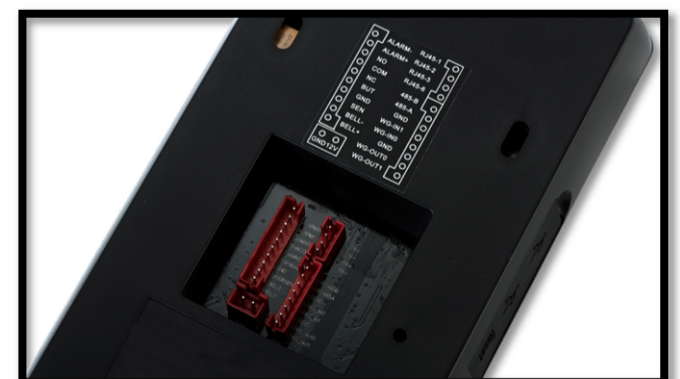

iControl Face & Fingerprint Access Control System

New model iControl is popular in the market with smart design, with 4.3 TFT Touch screen, improved function that support WIFI, access control, bell, RFID. professional communication port with wiegand in & out, 2 × relay, NC, NO, alarm, etc.

Device with silicone keypad and ring bell .

Data be managed via TCP/IP, WiFi, and USB host port for data up / download to avoid the risk of accidental deletion, what's more, friendly AC software Taurus with perfect setting of time zone, tamper alert, anti pass etc.

4.3 Inches Touch Screen

Face + Fingerprint Sensor

Interface

TECHNICAL SPECIFICATIONS

• Biometric Measurement	Face & Fingerprint
• Face capacity	2,000
• Fingerprint capacity	10,000
• Log capacity	200,000
• CPU	1GHz
• LCD display	4.3" TFT color screen 240x320 pixel
• Interface	TCP/IP, USB (host and slave), 2 × Relay, wiegand in & out
• Language	English, Arabic, French, Korean, Spanish, Portuguese, etc
• Attendance mode	Face + Fingerprint or Face or Fingerprint or Password or Card or Fingerprint+Password or Card+Password or Fingerprint+Card+Password
• Voice instruction	16-bit Hi-Fi voice & sound indication
• Verification time	< 0.5 second [1:N]
• FRR (False Rejection Rate)	< 1%
• FAR (False Acceptance Rate)	< 0.0001%
• Power source	12VDC/2A
• Operating temperature	0°C-45°C
• Operating humidity	<90%RH
• Dimensions (mm)	147 x 175 x 62
• Weight (kg)	0.3
• Quantity/Carton	20 units
• Gross weight/carton (kg)	15.3
• Carton size	510 x 300 x 650
• Quantity / container	3200 units per 20' container