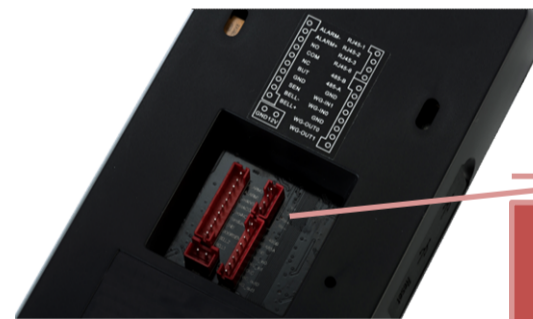

4.3 Inches Touch Screen

Face + Fingerprint Sensor

Interface

TECHNICAL SPECIFICATIONS

• Biometric Measurement	Face & Fingerprint
• Face capacity	2,000
• Fingerprint capacity	10,000
• Log capacity	200,000
• CPU	1GHz
• LCD display	4.3" TFT color screen 240x320 pixel
• Interface	TCP/IP, USB (host and slave), 2 × Relay, wiegand in & out
• Language	English, Arabic, French, Korean, Spanish, Portuguese, etc
• Attendance mode	Face + Fingerprint or Face or Fingerprint or Password or Card or Fingerprint+Password or Card+Password or Fingerprint+Card+Password
• Voice instruction	16-bit Hi-Fi voice & sound indication
• Verification time	< 0.5 second [1:N]
• FRR (False Rejection Rate)	< 1%
• FAR (False Acceptance Rate)	< 0.0001%
• Power source	12VDC/2A
• Operating temperature	0°C-45°C
• Operating humidity	<90%RH
• Dimensions (mm)	147 x 175 x 62
• Weight (kg)	0.3
• Quantity/Carton	20 units
• Gross weight/carton (kg)	15.3
• Carton size	510 x 300 x 650
• Quantity / container	3200 units per 20' container

FACE & FINGERPRINT ACCESS CONTROL

Brand: PROLAB
Model: iControl
Software: Taurus AC Software

OPTIONAL FUNCTION:

• RF card	125kHz EM
• WiFi	2.4GHz

R&D TEAM
BEST SUPPORT

APPLICATION

INTERFACE

ALARM-	RJ45-1
ALARM+	RJ45-2
NO	RJ45-3
COM	RJ45-6
NC	485-B
BUT	485-A
GND	GND
SEN	WG-IN1
BELL-	WG-IN0
BELL+	GND
GND 12'	WG-OUT0
	WG-OUT1